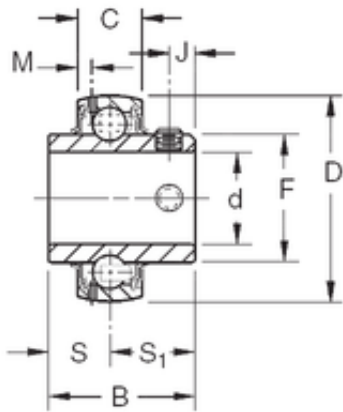

Shanghai Burken Trading Co., Ltd.

23,8125 mm x 52 mm x 34,11 mm TIMKEN GY1015KRRB SGT Insert Bearings Spherical OD

Bearing No. GY1015KRRB SGT

Size	23.8125x52x34.11 mm
Bore Diameter	23,8125 mm
Outer Diameter	52 mm
Width	34,11 mm
d	23,8125 mm
D	52 mm
B	34,11 mm
C	15 mm
S1	19,91 mm
F	33,83 mm
J	6,3 mm
M	3,86 mm
S	14,27 mm
Thread (G)	M6X1
Basic dynamic load rating (C)	15,8 kN

GY1015KRRB SGT Bearing 2D drawings and 3D CAD models